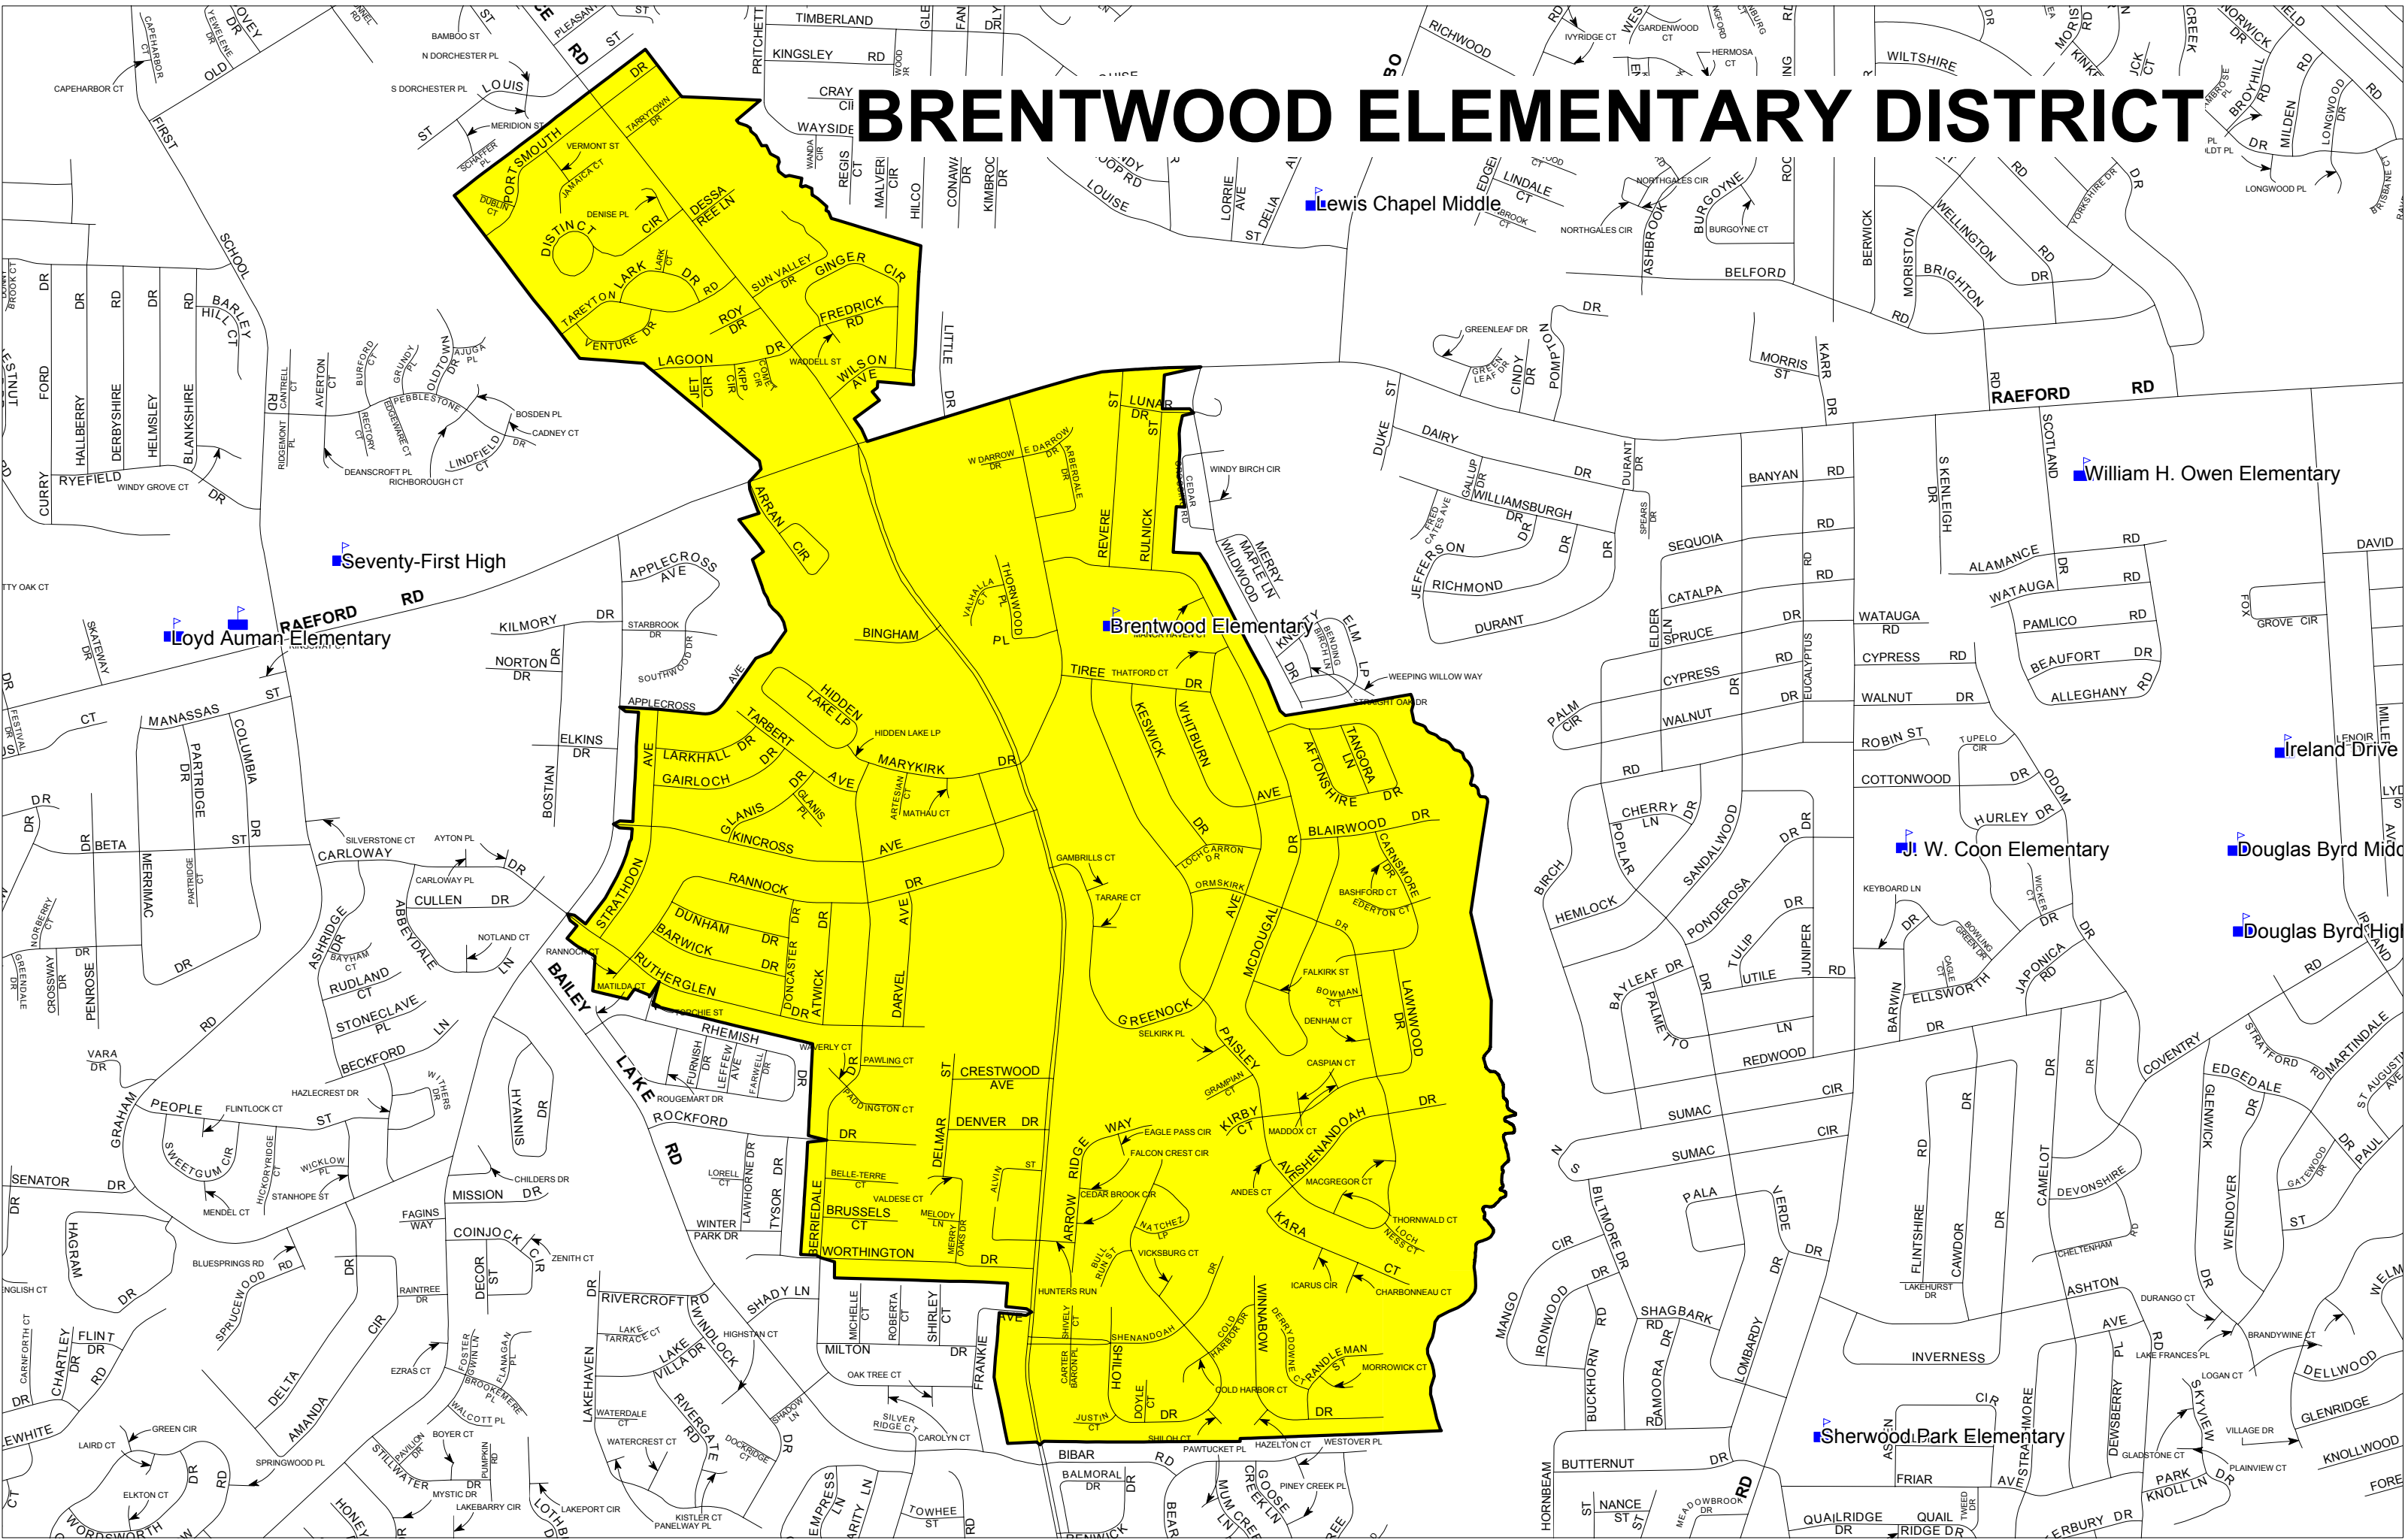

BRENTWOOD ELEMENTARY DISTRICT

Lewis Chapel Middle

William H. Owen Elementary

Brentwood Elementary

Ireland Drive

Loyd Auman Elementary

Seventy-First High

W. Coon Elementary

Douglas Byrd Middle

Douglas Byrd High

Sherwood Park Elementary